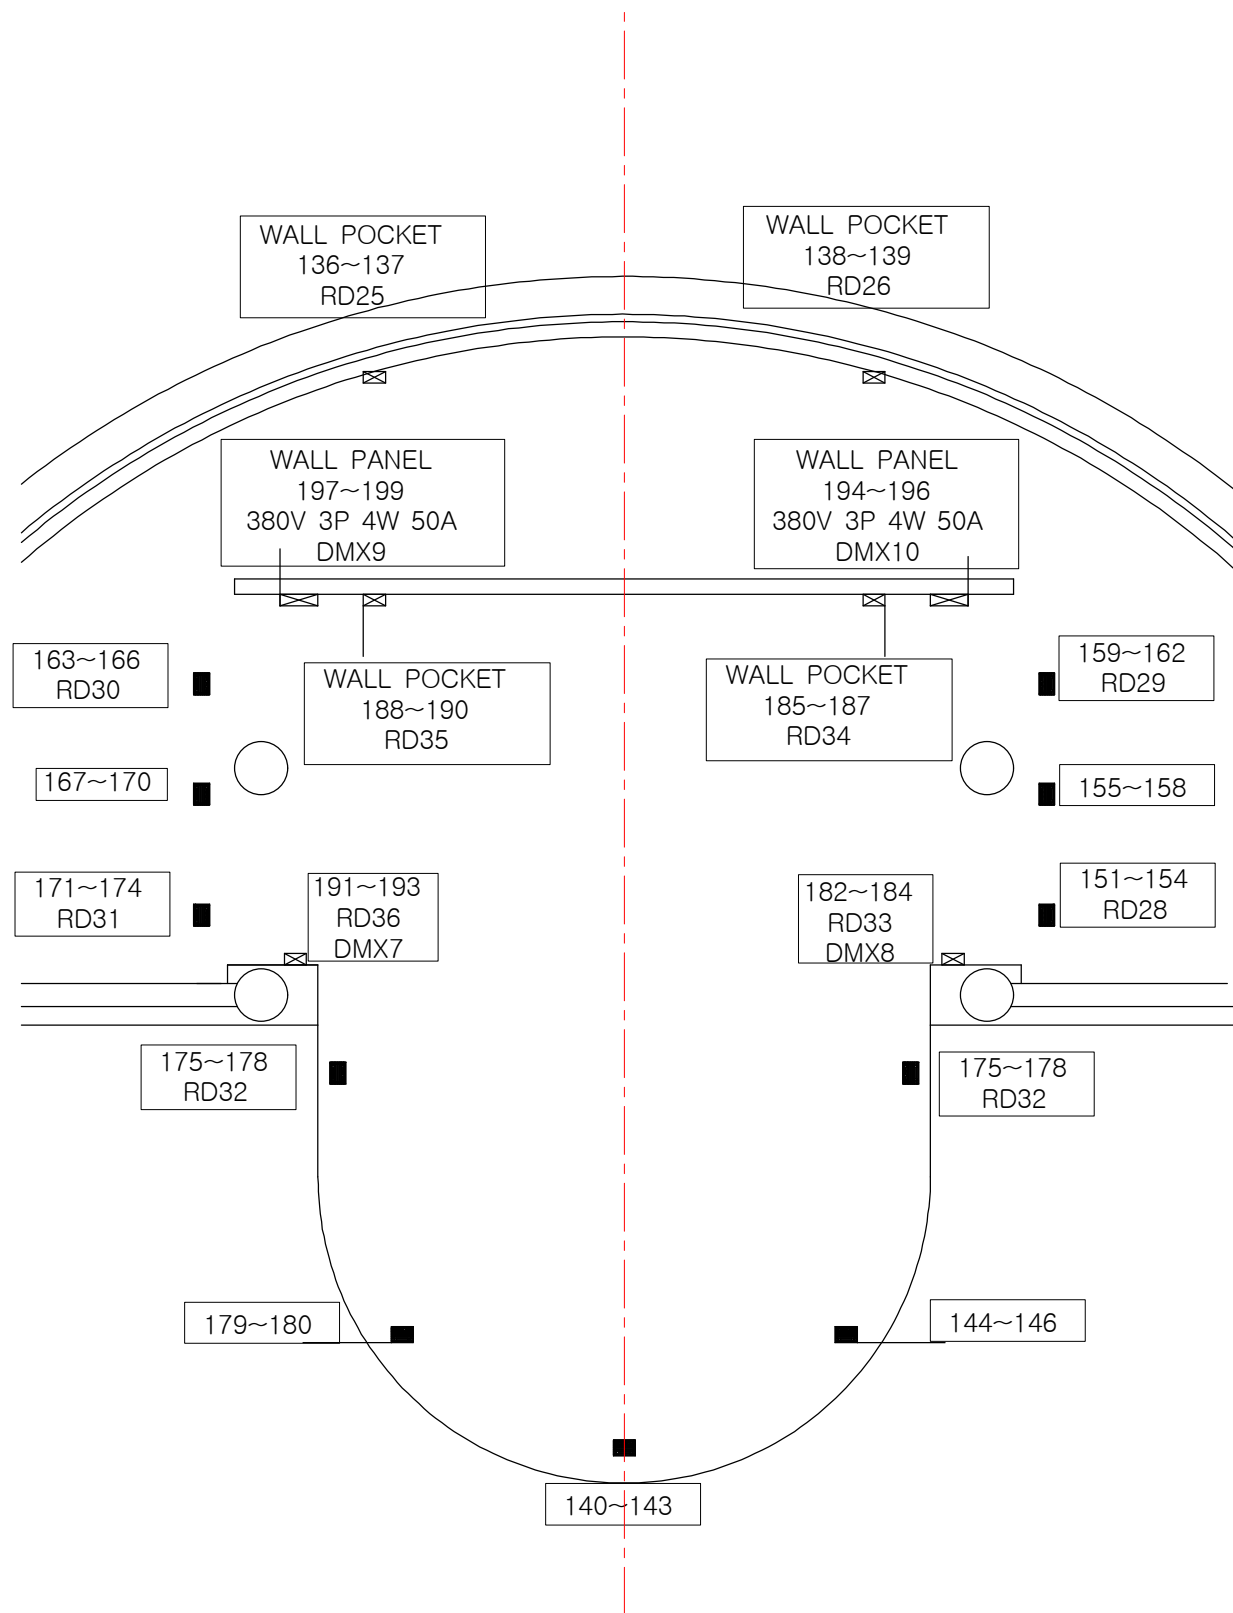

KYEONGJU ART CENTER LITTLE THEATRE
(HOUSE Dimmer NO. 272~278)

1	DIMMER NO.
RD1	REMOTE DIRECT NO.
DMX 1	DMX512 PORT NO.
LAN 1	LAN PORT NO.

KYEONGJU ART CENTER LITTLE THEATRE

(HOUSE Dimmer NO. 272~278)

1	DIMMER NO.
RD1	REMOTE DIRECT NO.
DMX 1	DMX512 PORT NO.
LAN 1	LAN PORT NO.